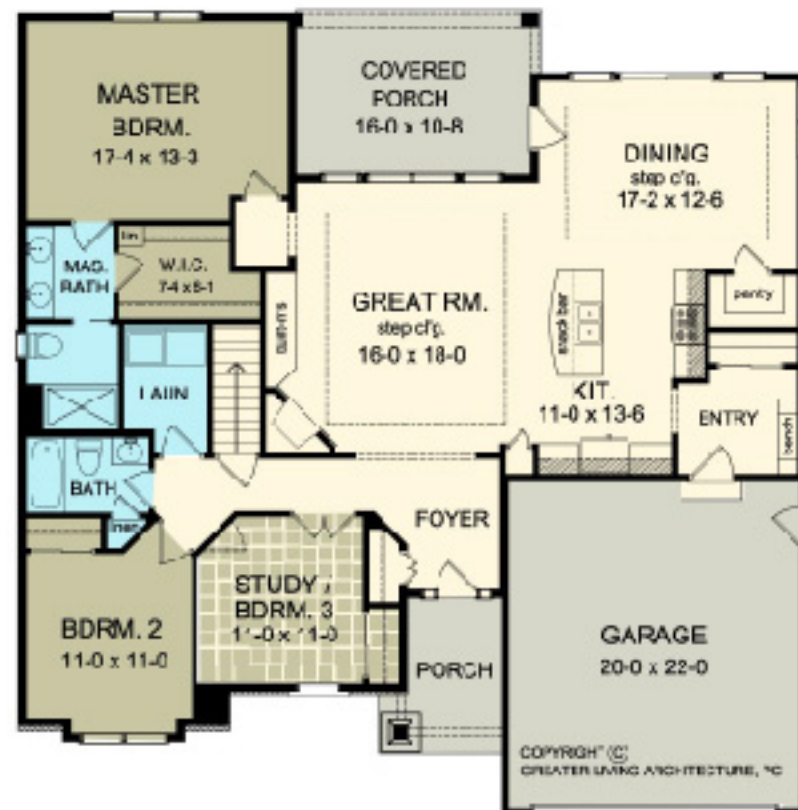

— WOODLAND'S EDGE —

RANCH FLOOR PLAN

1808 SQ.FT., 3 BEDROOMS, 2 BATHROOMS, 2-CAR GARAGE